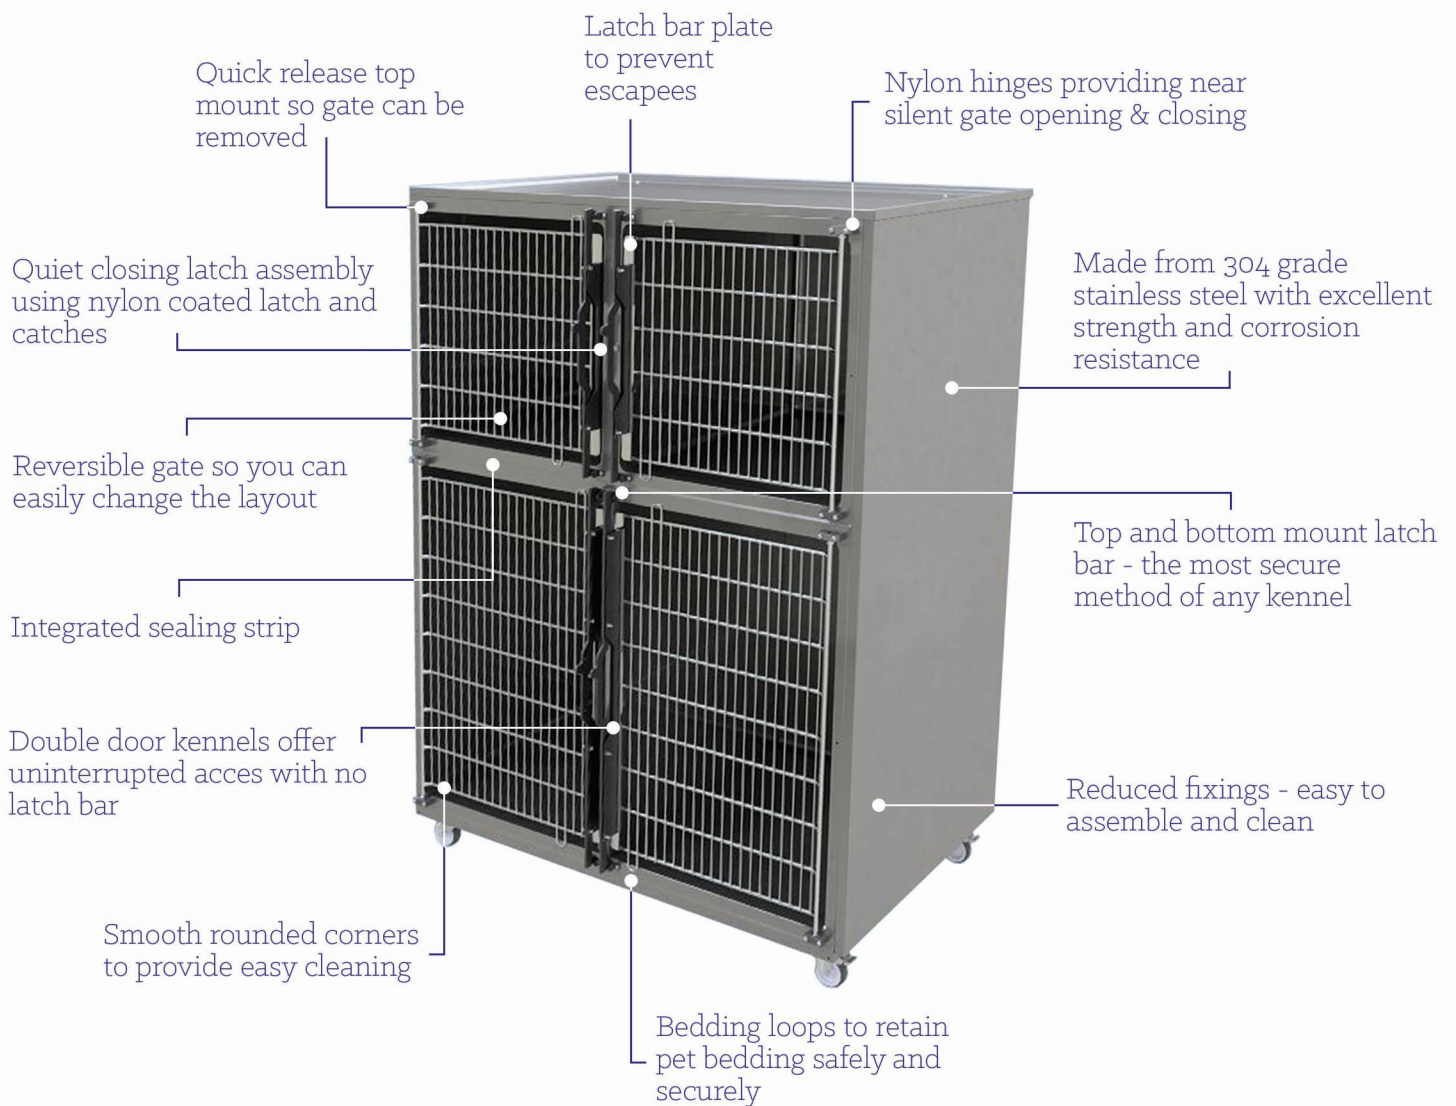

Integral Sealing Strip

Quick Release Gate

THE STELLVET DIFFERENCE

Designing an all new kennel range is no small task, especially one that incorporates many new features and addresses issues that have plagued other manufacturers for many years.

At Vet Direct we do not compromise and believe what has been created offers the finest solution available to the discerning veterinarian today. Don't just take our word for it, experience the difference that is Stellvet for yourself.

Soft Close Latches