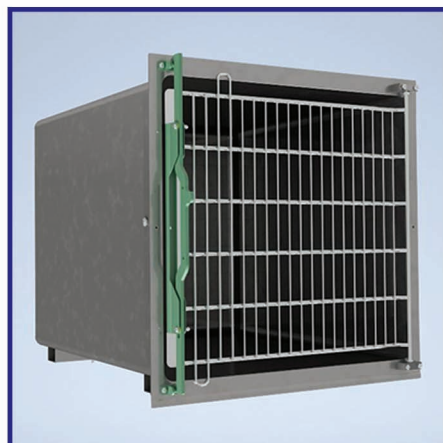

ACCESSORIES

A wide range of accessories are available to individually tailor your Stellvet kennels to your exact requirements. These include:

Fixed Platforms	Mobile Platforms	Side Panels	Back Panels
Top Panels	High Level Platforms	High Level Cupboards	Low Level Cupboards
Glass Doors	Heating	Electrical Rails	Service Rails
Drawer Units	Clipboards	Ventilation & Extraction	Integrated Desks
Lighting	IV Holders	Infusion Pump Holders	Medicine Holders

COLOURED LATCHES

A wide variety of coloured latches are available to suit any interior design. We even have two-tone options. Colours include:

Black   **White**   **Red**   **Yellow**   **Green**   **Blue**   **Light Grey**   **Dark Grey**