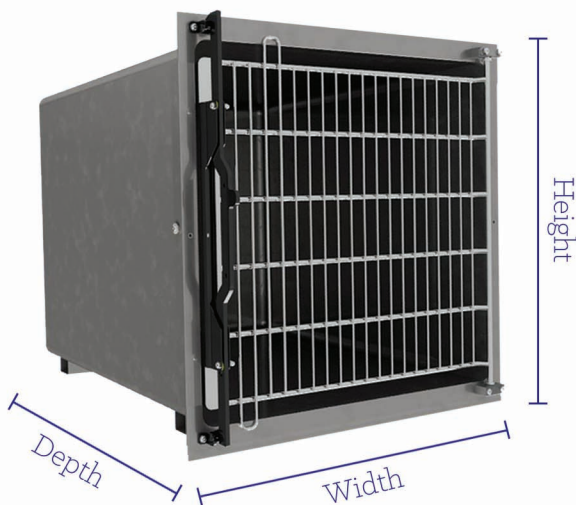

KENNEL SIZES

All Stellvet kennels are manufactured from 304 grade stainless steel. Material thickness varies depending on size of the kennel selected. All kennels are compatible with market leading brands and can be integrated, using Stellvet connectors, with existing banks from other manufacturers.

All sizes are shown in the table below and are given as Width x Height x Depth in millimetres (metric) in the first column and inches (imperial) in the second column.

W x H x D (mm)	W x H x D (inches)	Single Door / Double Door
457 x 457 x 558	18 x 18 x 22	Single Door
610 x 457 x 558	24 x 18 x 22	Single Door
610 x 457 x 717	24 x 18 x 28	Single Door
610 x 610 x 717	24 x 24 x 28	Single Door
610 x 762 x 717	24 x 30 x 28	Single Door
610 x 914 x 717	24 x 36 x 28	Single Door
762 x 610 x 717	30 x 24 x 28	Single Door
914 x 610 x 717	36 x 24 x 28	Single Door
762 x 762 x 717	30 x 30 x 28	Single Door
762 x 914 x 717	30 x 36 x 28	Single Door
914 x 762 x 717	36 x 30 x 28	Single Door
914 x 914 x 717	36 x 36 x 28	Single Door
1220 x 762 x 717	48 x 30 x 28	Double Door
1220 x 914 x 717	48 x 36 x 28	Double Door

Sizes given are the maximum external dimensions of the kennels. Single door kennels all feature a reversible wire mesh door that can be hinged from the left of the right-hand side easily using the mounting hardware provided. Double door kennels feature no latch bar to provide uninterrupted patient access.