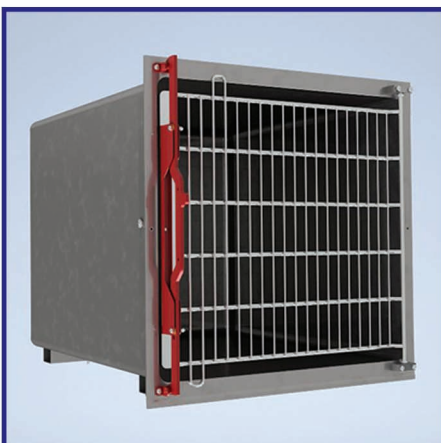

ACCESSORIES

A wide range of accessories are available to individually tailor your Stellvet kennels to your exact requirements. These include:

Fixed Platforms	Mobile Platforms	Side Panels	Back Panels
Top Panels	High Level Platforms	High Level Cupboards	Low Level Cupboards
Glass Doors	Heating	Electrical Rails	Service Rails
Drawer Units	Clipboards	Ventilation & Extraction	Integrated Desks
Lighting	IV Holders	Infusion Pump Holders	Medicine Holders

COLOURED LATCHES

A wide variety of coloured latches are available to suit any interior design. We even have two-tone options. Colours include:

Black   **White**   **Red**   **Yellow**   **Green**   **Blue**   **Light Grey**   **Dark Grey**